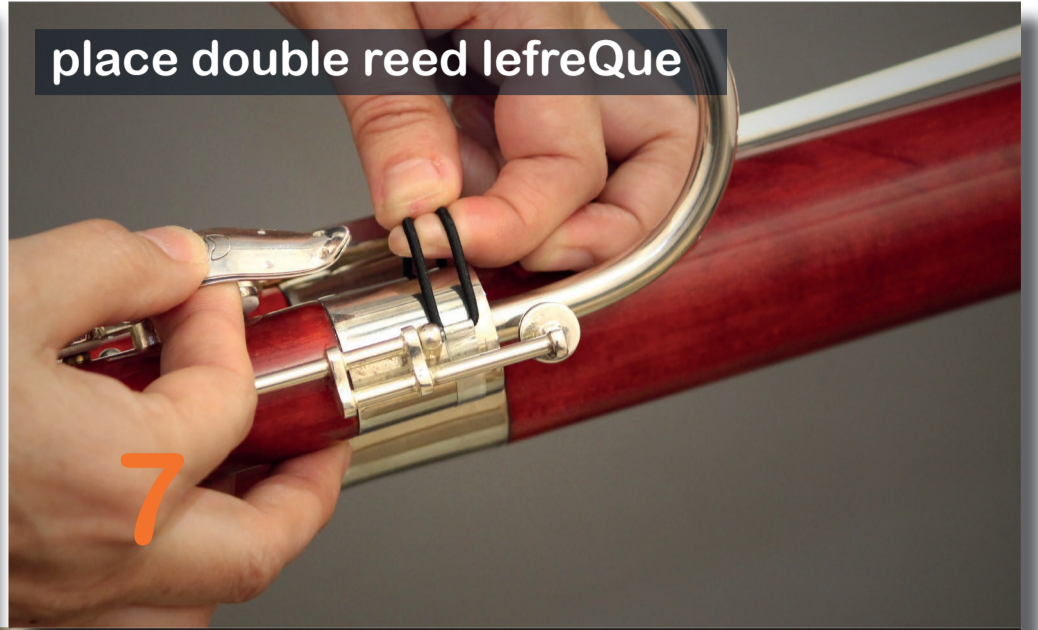

lefreQue instruction manual for Bassoon

1 what you need

Bassoon + lefreQue Double Reed + elastic band

2 upper plate with dots !

3 remove bocal

4 place elastic band

5

enjoy your
lefreQue

lefreQue from Bass Joint to Bell